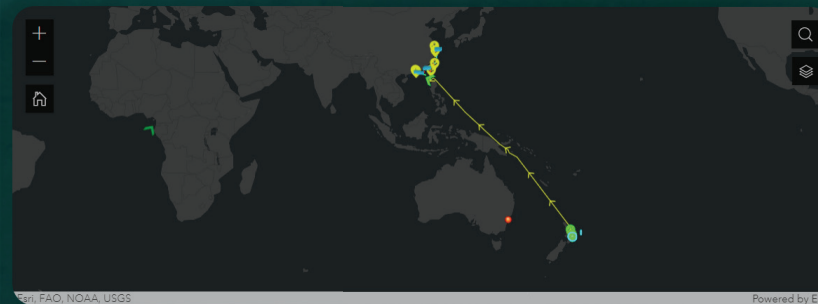

THE SOLUTION

ESP Ocean provides dynamic global real-time accurate views of asset movement, potential issues, and cost saving alternatives leading to higher revenue gains

DELIVERING

- ✓ Provide understanding of where delays took place and why
- ✓ Real-time tracking to your customers so you can reallocate your workforce to focus more on customer retention, upselling, etc.
- ✓ Breakdown of silos that exist between systems and nodes for total visibility
- ✓ Accurate GIS data of all tangible assets in the supply chain. ML/AI learns how to cleanse and increase data accuracy over time
- ✓ Integration and enhancement of YMS, TMS, WMS or other business services IoT into one wholistic view

Maries all the data from your current systems and enhances it by developing alternative strategies to the best course of action.

Real Time Status and Custom Alerts

Understand where assets are located and the environment they are traveling through in real-time and near real time. See dwell times and get alerts when an exception occurs such as excessive wait times, off schedule, unauthorized movements, and more.