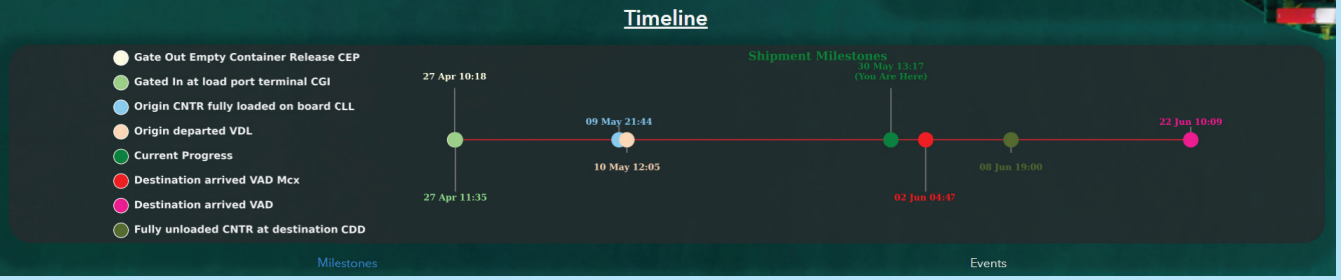

Status
Late - 6 Days

Original ETA
6/16/2023

Calculated ETA
June 22, 2023

Bill Of Lading
ACD0667965

Containers
DRYU9709617,CMAU4444292,TCNU8345323,CMAU6976890,TCLU5076352,CM AU9561060,SEGU5237674