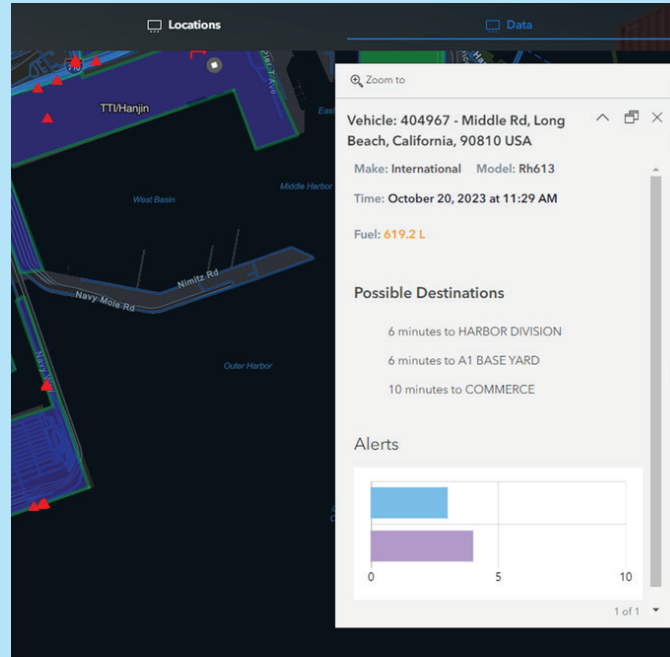

- Gathers and manages your data to help you gain strategic insights.
- Intuitive user interface for efficient task automation and streamlining.
- Configurable to your workflows and requirements.

Integrates and Enhances your Existing Systems

Maries all the data from your current systems and enhances it by developing alternative strategies to the best course of action.

Real Time Status and Custom Alerts

Understand where assets are located and the environment they are traveling through in real-time and near real time. See dwell times and get alerts when an exception occurs such as excessive wait times, off schedule, unauthorized movements, and more.