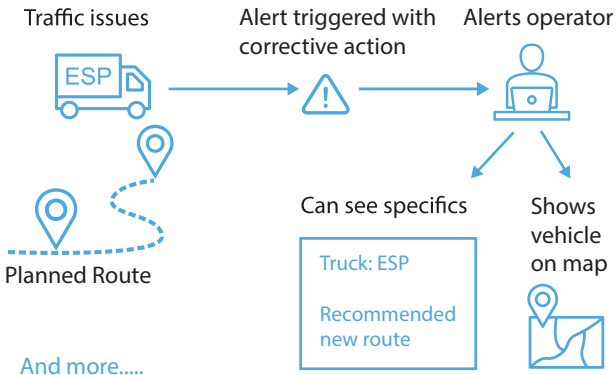

Real-time location tracking

52 °N, 13 °E

Frequent bottlenecks at crossing, route to overpass

Bad weather up ahead:
New ETA: 2:30pm

See all assets on visual map

And more.....

Time & Space Network

Imagine having all past and real-time data and the factors that affect your operation at your fingertips. Based on all those conditions, get the best strategies in the blink of an eye through our Time & Space Network in one dashboard.

One Dashboard

Past & Real-time
information

+

+

Provides quick real-time strategies

Insightful Data

ESP not only helps you get data, but helps you understand each point, suggests which ones are relevant, and helps formulate strategies.

- ✓ Route A: New paved roads and gas station available near time truck needs refueling

- ✗ Route B: Busy railroad crossing and prone to fires at this time of the month

And more.....

Security & Monitoring

Stolen and lost goods from containers cost billions each year. One way ESP solves this is through timely alerts to security when an exception happens.

And more.....

Alerting & Notifications

Improper positioning of assets can be a major problem and it can be hard to take corrective action once that happens. ESP provides advanced notice of issues so you can take corrective action quickly.