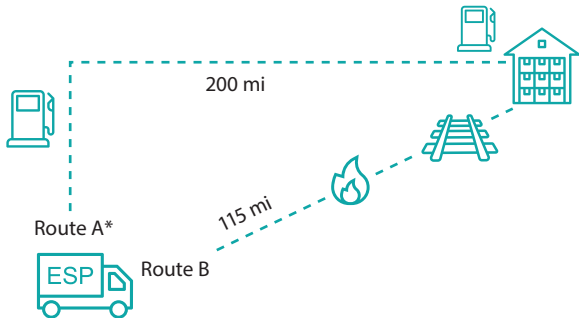

Real-time location tracking

52 °N, 13 °E

Frequent bottlenecks at crossing, route to overpass

Bad weather up ahead:
New ETA: 2:30pm

See all assets on visual map

And more.....

Time & Space Network

Imagine having all past and real-time data and the factors that affect your operation at your fingertips. Based on all those conditions, get the best strategies in the blink of an eye through our Time & Space Network in one dashboard.

- ✓ Route A: New paved roads and gas station available near time truck needs refueling

- ✗ Route B: Busy railroad crossing and prone to fires at this time of the month

And more.....

Security & Monitoring