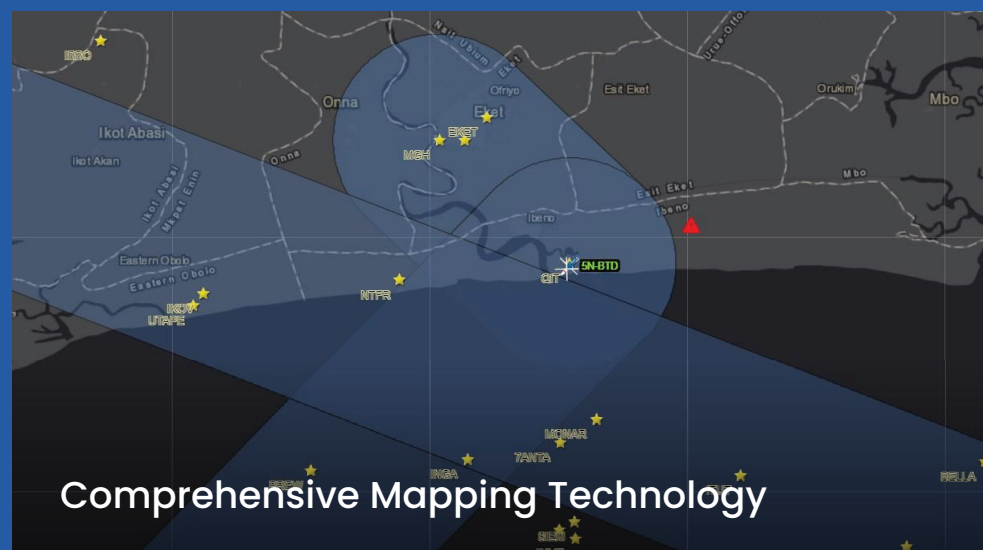

## Comprehensive Mapping Technology

ESP Aviation provides near real-time aircraft position and performance data and access to thousands of data layers such as real-time weather, traffic, NOTAM, etc. You can also auto-create or upload flight plans using locations of interest.